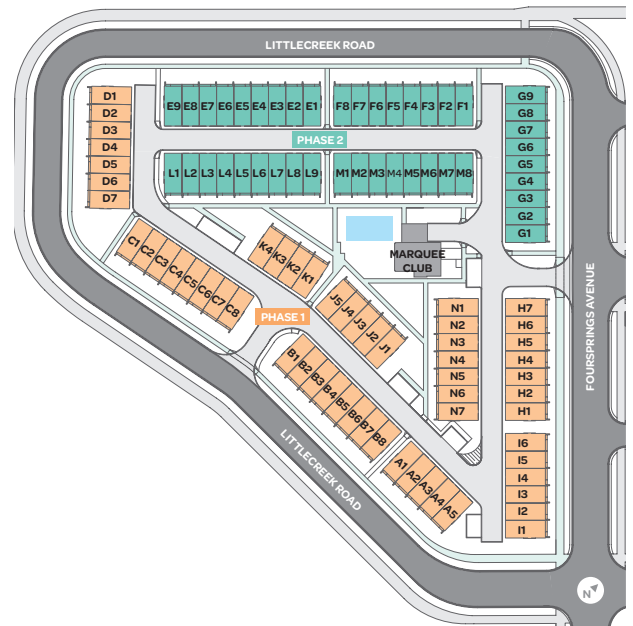

Ground Floor – 4th Bedroom 475 sq.ft.

THE MARQUEE TOWNHOMES ON THE PARK

Elegantly Designed
3 BEDROOM TOWNHOME

Main floor – 767 sq.ft.
Second floor – 763 sq.ft.
Total – 2,005 sq.ft.

All areas and stated room dimensions are approximate. Sizes and specifications are subject to change without notice. Actual living area may vary from floor area stated above. All illustrations are artist concept. E.&O.E.