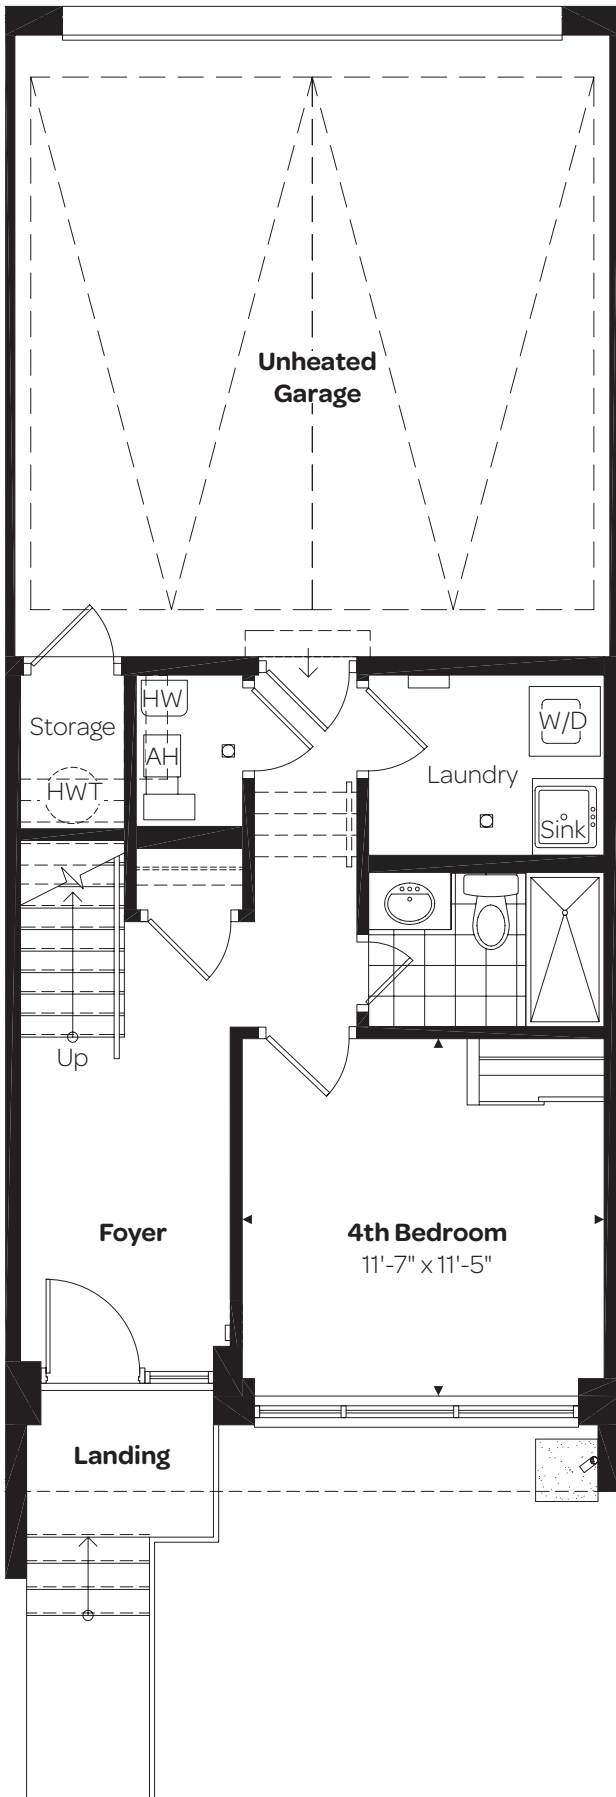

Ground Floor – 4th Bedroom 475 sq.ft.

THE MARQUEE TOWNHOMES ON THE PARK

Elegantly Designed
3 BEDROOM TOWNHOME

Main floor – 767 sq.ft.
Second floor – 763 sq.ft.
Total – 2,005 sq.ft.

All areas and stated room dimensions are approximate. Sizes and specifications are subject to change without notice. Actual living area may vary from floor area stated above. All illustrations are artist concept. E.&O.E.